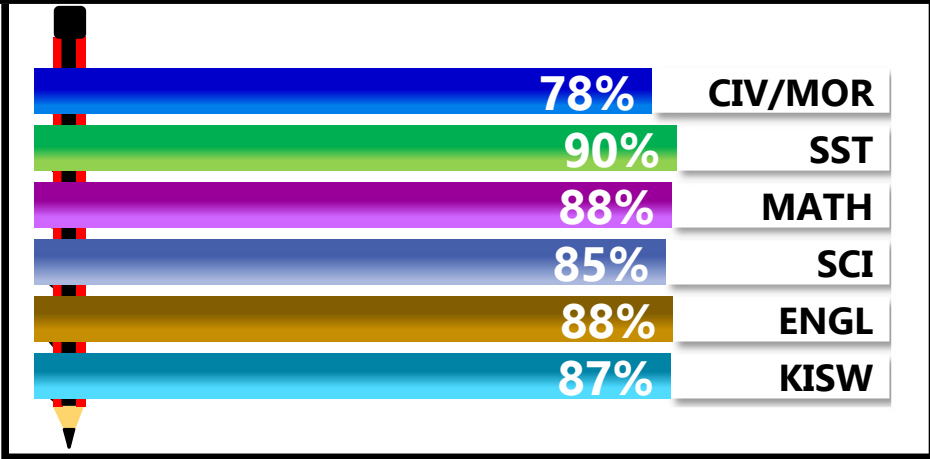

HWIMA MINE			
REGION: GEITA		SCHOOL AVERAGE	257.9	OVERALL GRADE	
DISTRICT: GEITA				A	
				CATEGORY	
				BELOW 40	

SUBJECT PERFORMANCE ANALYSIS

SUBJECT NAME	AVG	%	RNK
SOCIAL STUDIES	45.2	90%	1
ENGLISH	44.2	88%	2
MATHEMATICS	43.8	88%	3
KISWAHILI	43.5	87%	4
SCIENCE	42.3	85%	5
CIVIC & MORAL	38.9	78%	6
BOYS/GIRLS PASS RATE	STD	AVG	%
BOYS	6	0.46	46%
GIRLS	7	0.54	54%

GRADE ANALYSIS SUMMARY					
SUBJECT NAME/GRADE	A	B	C	D	E
MATHEMATICS	12	1	0	0	0
KISWAHILI	13	0	0	0	0
ENGLISH	12	1	0	0	0
SCIENCE	12	1	0	0	0
SOCIAL STUDIES	13	0	0	0	0
CIVIC AND MORAL	0	12	0	0	0