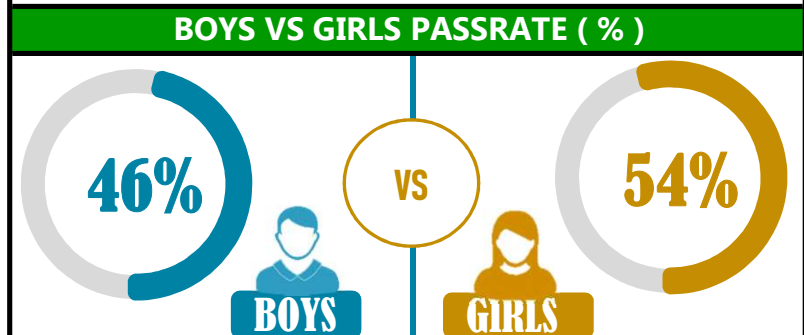

OVERALL GRADE ANALYSIS	NO.	SEATED	%
A	13	13	100%
B	0		0%
C	0		0%
D	0	0	0%
E	0		0%

OVERALL PERFORMANCE ANALYSIS		
REGISTERED	13	100%
SEATED	13	100%
ABSENTEES	0	0%
PASSED	13	100%
FAILED	0	0%